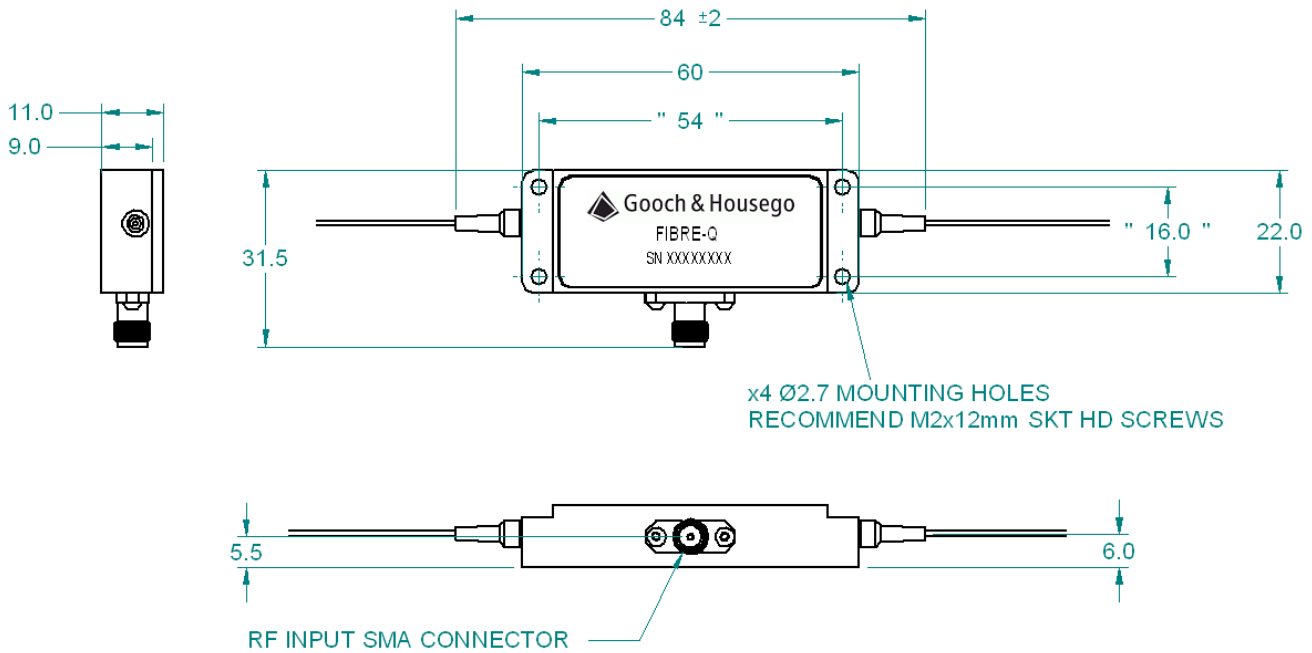

In addition to the standard product shown, custom configurations are available for specialized applications.

Key Features

- Low insertion loss
- Compact low profile package
- Sealed to IP54 (dust/splash proof, non-hermetic)
- Stable performance
- Custom configurations available

Applications

- Biomedical
- Optical sensing
- Pulse picker

532 NM FIBER COUPLED ACOUSTO-OPTIC MODULATOR

General Specifications

Parameter	Min	Max	Typical	Comments
Interaction material	-	-	-	Tellurium dioxide
Wavelength	-	-	532 nm	
Average optical power handling	-	0.1 W	-	
Insertion loss:	-	3.0 dB	2.5 dB	
Polarization dependent loss	-	0.5 dB	0.2 dB	
Polarization extinction ratio ¹	15 dB	-	-	
Extinction ratio	50 dB	-	-	
Return loss (RF ON/RF OFF)	40 dB	-	-	
Rise-time/fall-time (10% - 90%)	-	25 ns	-	
Frequency	-	-	200 MHz	
VSWR	-	1.3:1	-	
Input impedance	-	-	50 Ω	
RF power	-	1 W	-	Absolute maximum rating. Higher power will cause damage.
Frequency shift	-	-	200 MHz	Upshift
Fiber type	-	-	-	Nufern 460-HP/PM460-HP ¹
Fiber length	1.5 m	-	-	900 μ m PVDF sleeving
Fiber termination	-	-	-	Bare fiber