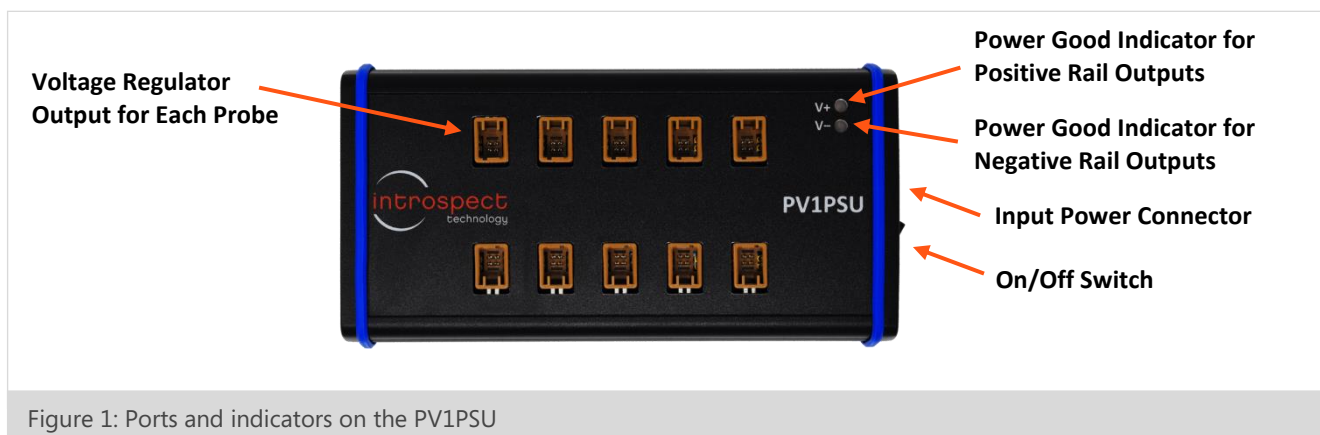

Introduction

The PV1PSU is a power supply unit that is used in conjunction with the PV1 Universal Active Probe from Introspect Technology. Specifically, the PV1PSU provides a standalone power source that allows the PV1 to be connected to any oscilloscope or spectrum analyzer. This way, the PV1 is completely agnostic to test instrument vendors, and it can be used to measure low-voltage signals with ease and convenience.

BENEFITS

- Allows for PV1 probe attachment to any 50 Ohm instrument
- Powers 10 probes simultaneously

FEATURES

- 12 V DC input (AC adapter included)
- Rugged power cable connections with integrated protection
- Low noise voltage rails for superior probe dynamic range

Ports and Connectors

Specifications

TABLE 1: INPUT AND OUTPUT PROPERTIES

PARAMETER	VALUE	UNITS	DESCRIPTION AND CONDITIONS
Input Power			
DC Input Voltage	12	V	
Power Consumption	20	W	When all PV1 probes are connected
Positive Output Rails			
Voltage Value	4.5	V	Fixed
Current Handling Capability	200	mA	Per output
Output Noise	11	μ V	RMS
Negative Output Rails			
Voltage Value	-2.6	V	Fixed
Current Handling Capability	-300	mA	Per output
Output Noise	4	μ V	RMS